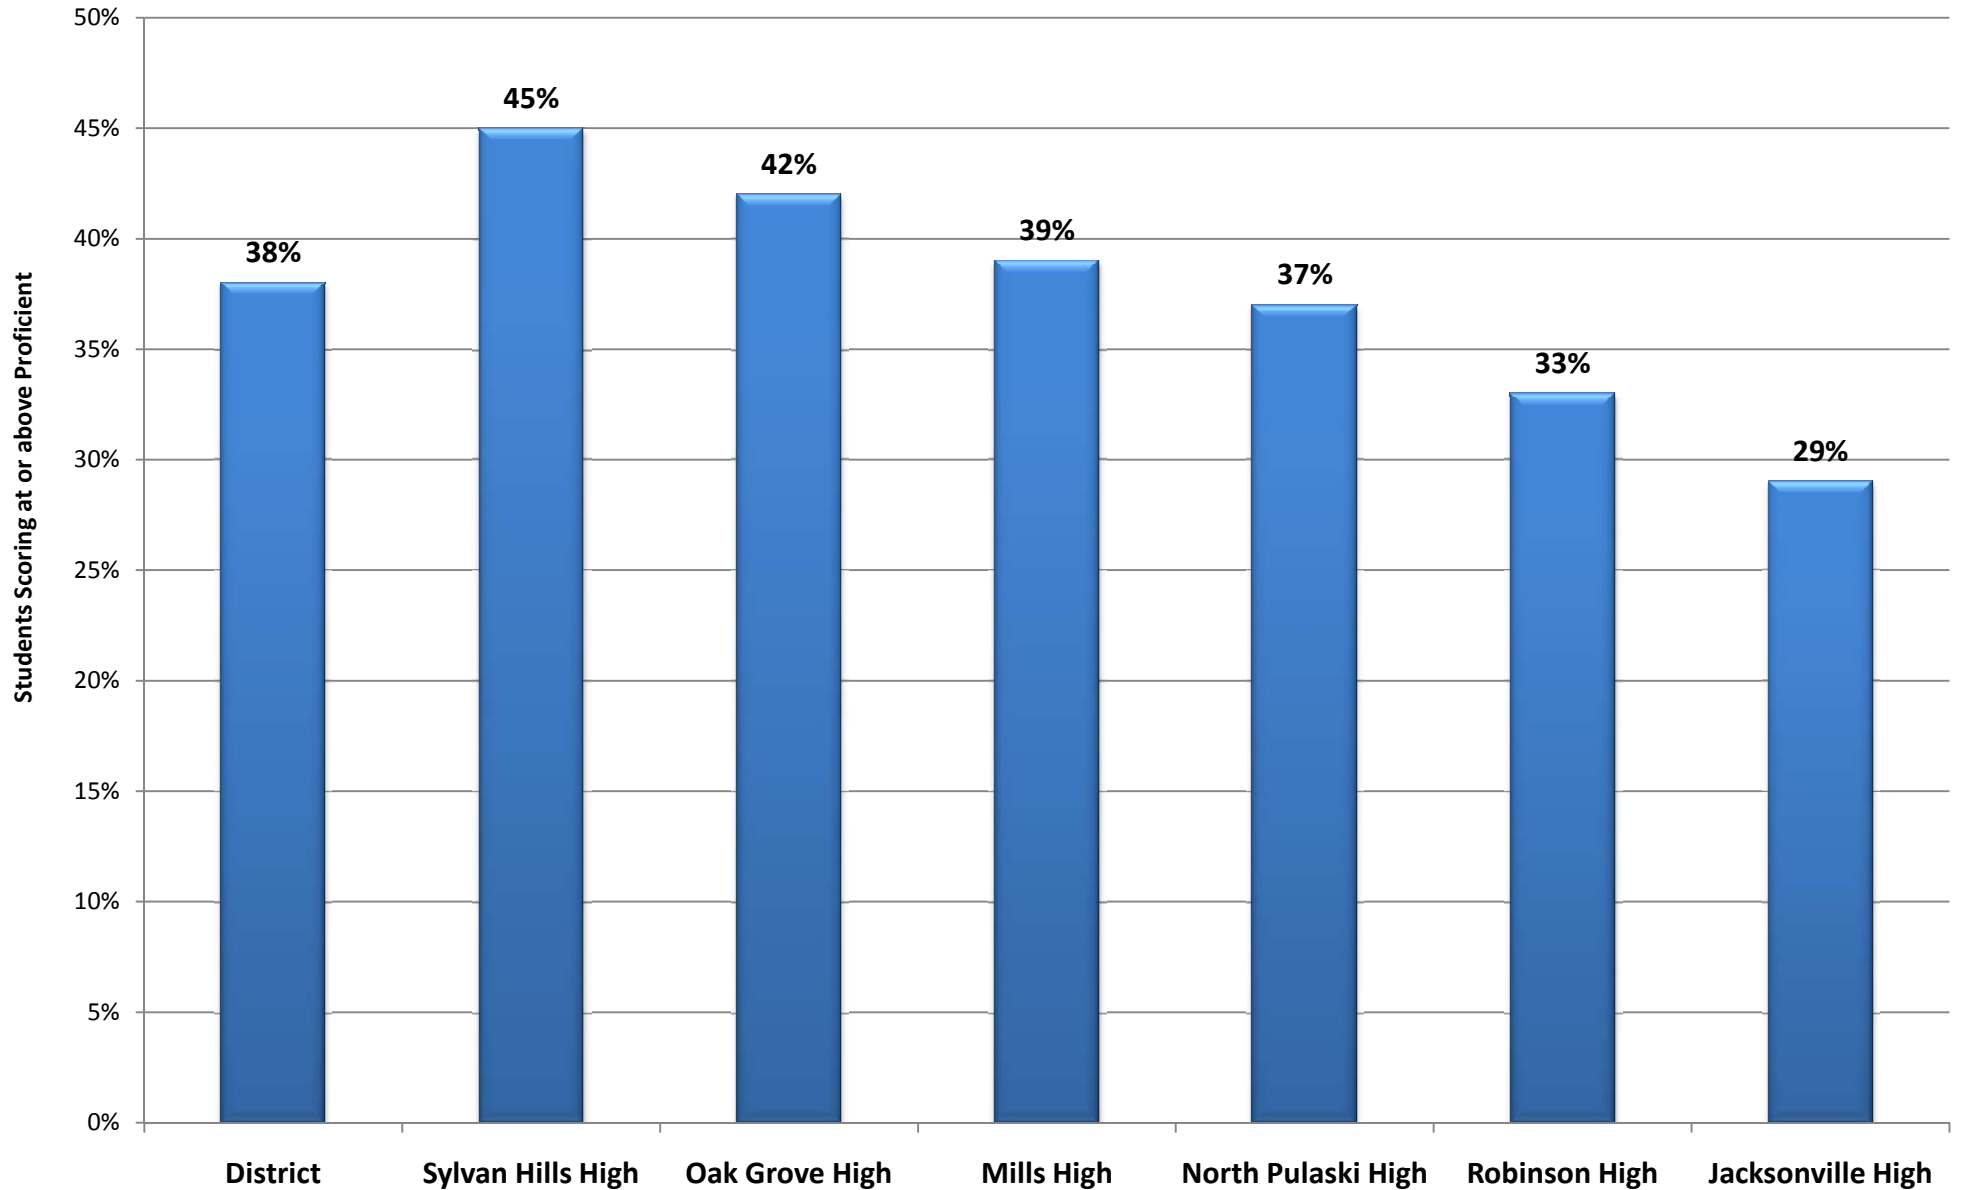

PCSSD Comparisons of Students Scoring at or above Proficient 11th Grade Literacy Combined Population Spring 2008

* Combined Population includes all students tested except those classified as 1st Year LEP.

PCSSD Percentage Gains of Students Scoring at or above Proficient 11th Grade Literacy Combined Population Comparisons of Spring 2008 over 2007

* Combined Population includes all students tested except those classified as 1st Year LEP.