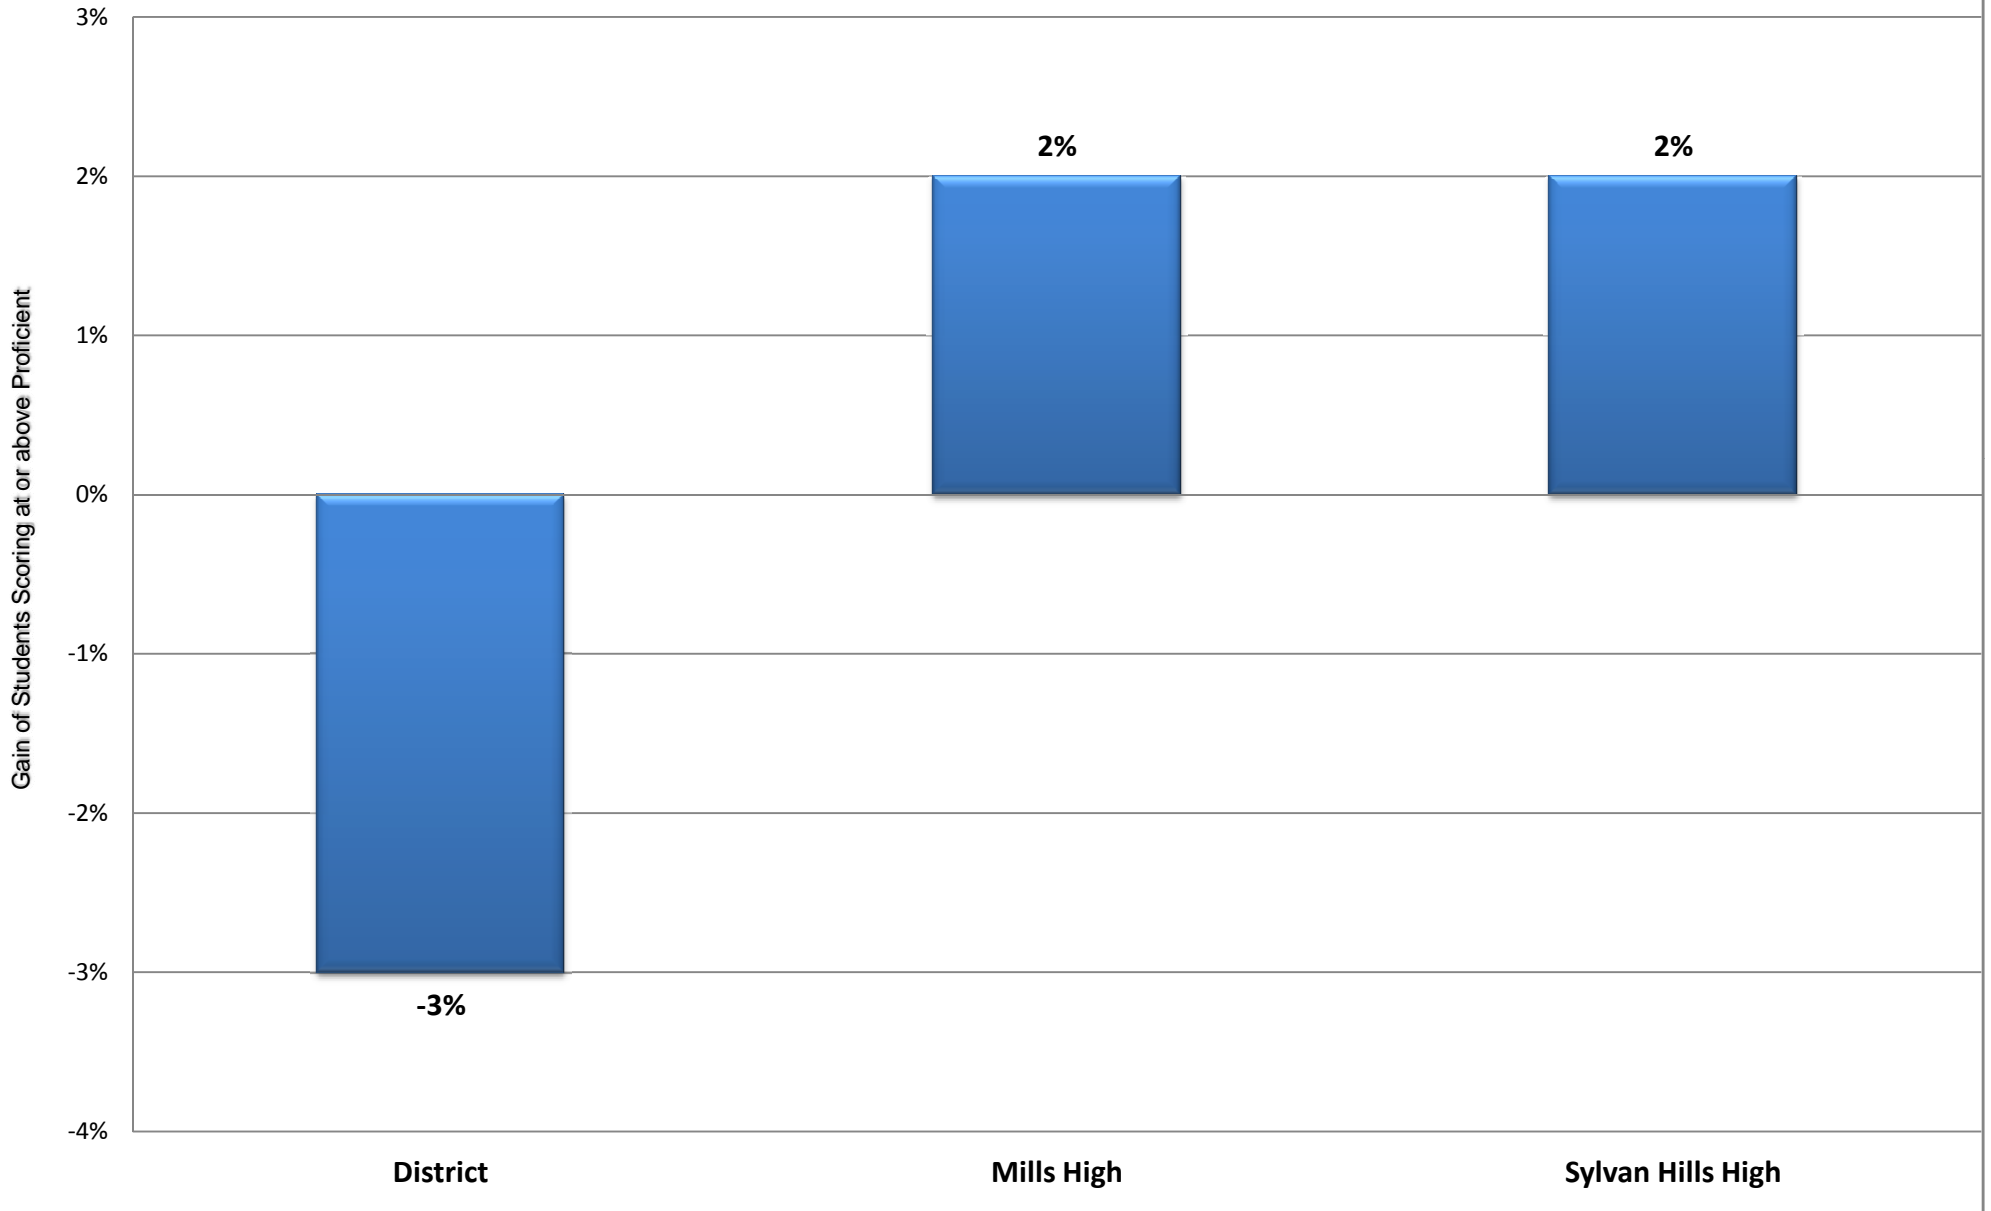

PCSSD Comparisons of Students Scoring at or above Proficient 11th Grade Literacy Combined Population Spring 2008

* Combined Population includes all students tested except those classified as 1st Year LEP.

PCSSD Percentage Gains of Students Scoring at or above Proficient 11th Grade Literacy Combined Population Comparisons of Spring 2008 over 2007

* Combined Population includes all students tested except those classified as 1st Year LEP.